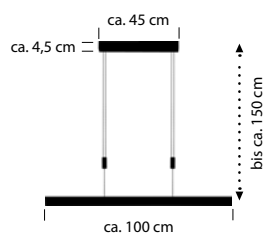

DELTA

Schwarz -06

Aluminium eloxiert -36

06

36

20504/1-
LED ca. 28 W
ca. 3000 lm
ca. 2700 K
CRI>90

20505/1-
 LED ca. 37 W
 ca. 4000 lm
 ca. 2700 K
 CRI>90

DELTA