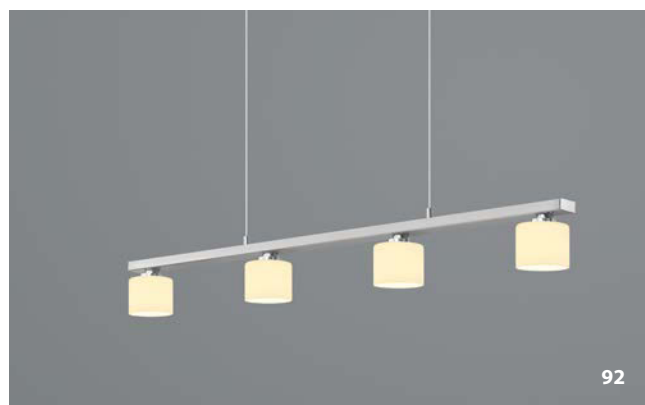

Glas weiss

06

20539/6-
LED ca. 30 W
ca. 3000 lm
ca. 2700 K
CRI>90

92

06

20538/4-
 LED ca. 20 W
 ca. 2000 lm
 ca. 2700 K
 CRI>90

92

MILA