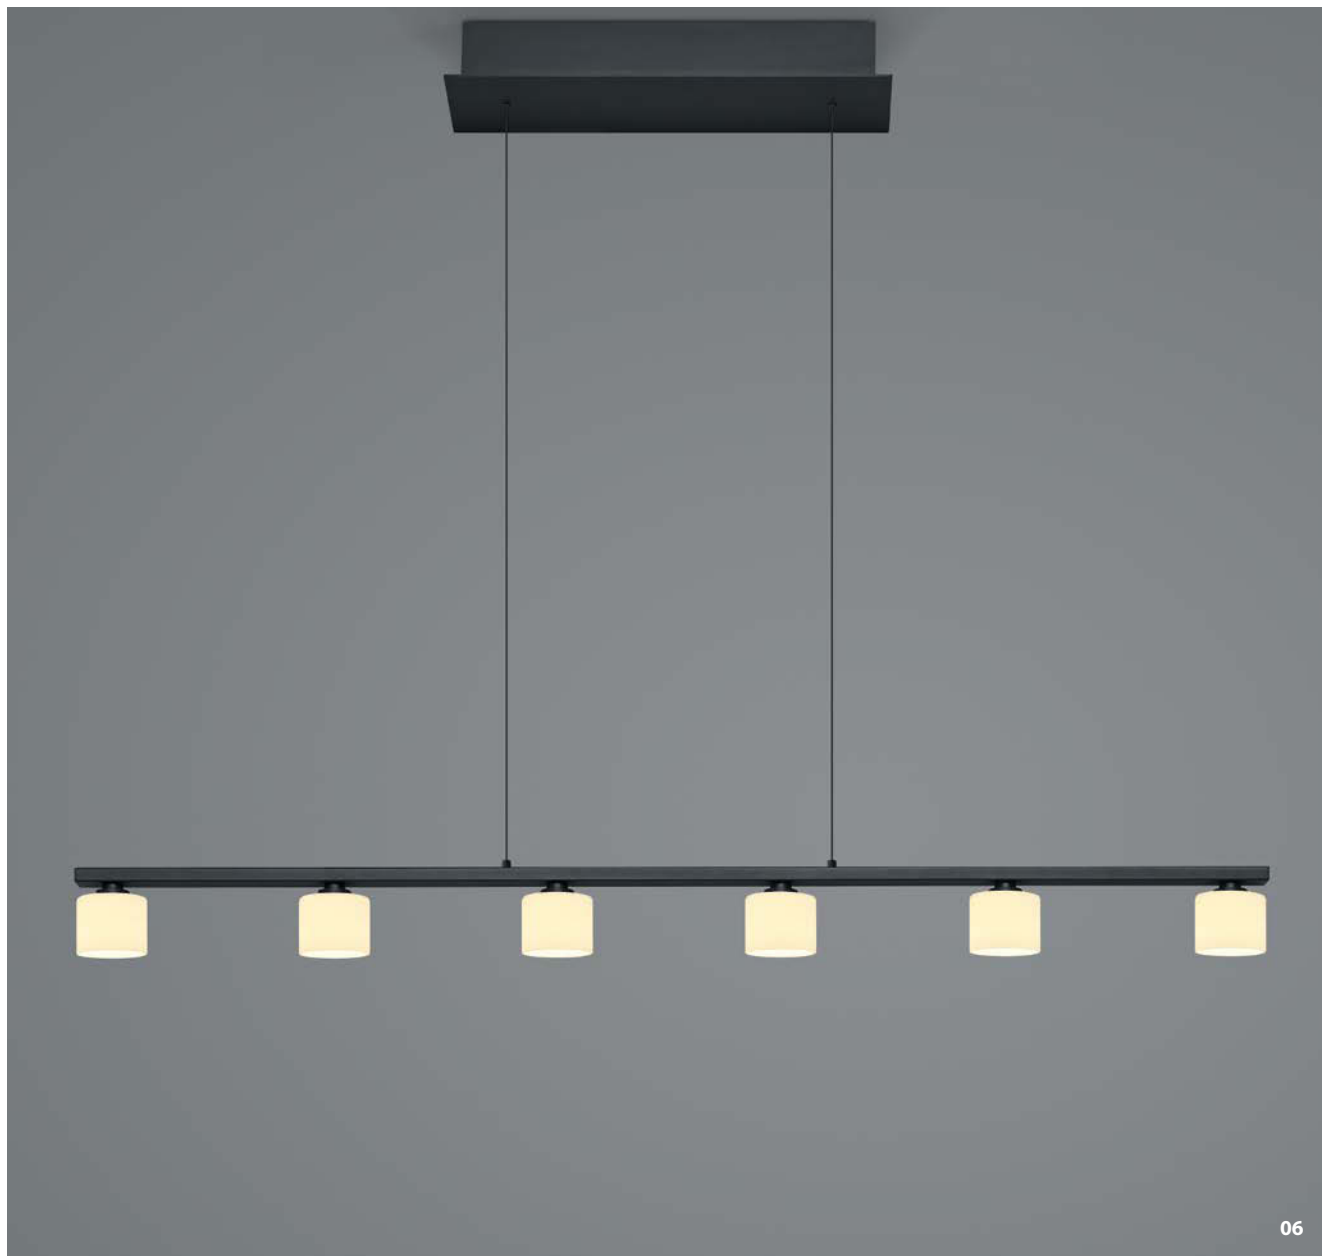

MILA

Schwarz -06

Nickel matt mit Chrom abgesetzt -92

Glas weiss

06