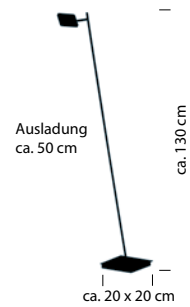

TIM

- Schwarz -06
- Hellgrau -11

50394/1-
LED ca. 11 W
ca. 1100 lm
ca. 2700-6000 K
CRI>90

60474/1-
LED ca. 11 W
ca. 1100 lm
ca. 2700-6000 K
CRI>90

TURN

-  Schwarz -06
-  Weiss -07
-  Aluminium eloxiert -36