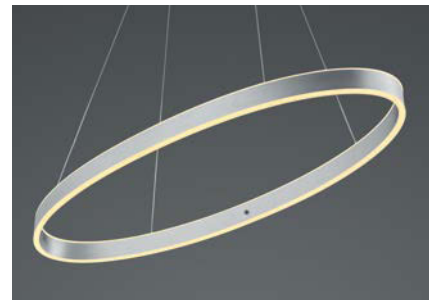

DELTA

- Aluminium eloxiert -36
- Anthrazit eloxiert -39

36

20469/1-
LED ca. 50 W
ca. 4800 lm
ca. 2700 K
CRI>80