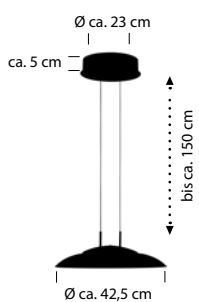

NEU
20609/1-
LED ca. 36 W
ca. 4100 lm
ca. 2700 K
CRI>90