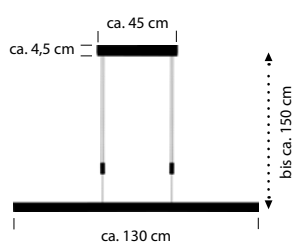

DELTA

Schwarz -06

Aluminium eloxiert -36

06

36

20504/1-
LED ca. 28 W
ca. 3000 lm
ca. 2700 K
CRI>90

20505/1-
 LED ca. 37 W
 ca. 4000 lm
 ca. 2700 K
 CRI>90

DELTA