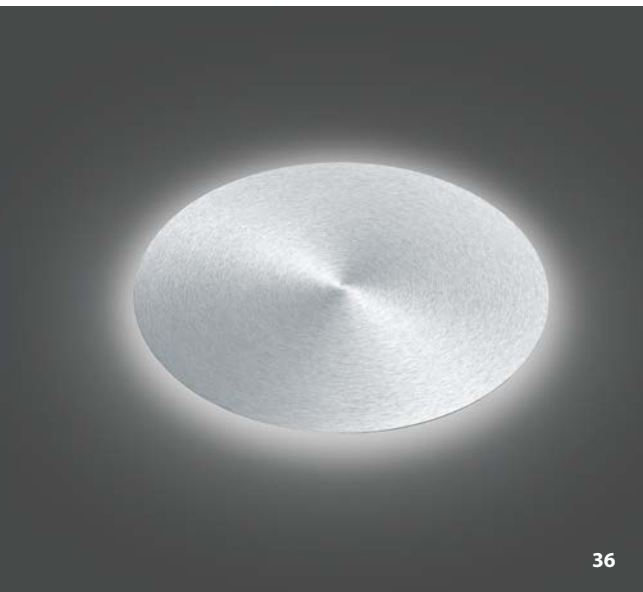

70526/1-
LED ca. 30 W
ca. 3400 lm
ca. 2700 K
CRI>80

70504/1-
LED ca. 42 W
ca. 4700 lm
ca. 2700 K
CRI>80

* Hier darf kein Wanddimmer vorgeschaltet sein.