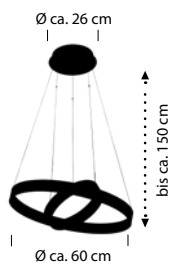

DELTA

Schwarz -06

Aluminium eloxiert -36

06

36

20495/2-
LED ca. 79 W
ca. 9250 lm
ca. 2700-6300 K
CRI>80