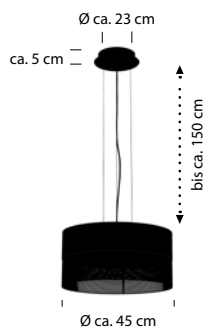

NEU
20628/1-
3 x E27 LED max. 15 W
ohne Leuchtmittel