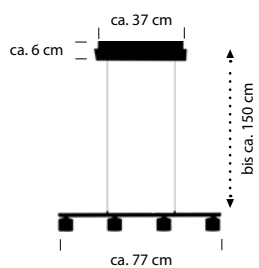

Glas weiss

06

20539/6-
LED ca. 30 W
ca. 3000 lm
ca. 2700 K
CRI>90

92

06

20538/4-
 LED ca. 20 W
 ca. 2000 lm
 ca. 2700 K
 CRI>90

92

MILA