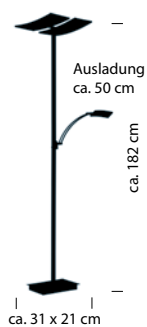

60245/2-80
Fluter LED ca. 31 W
ca. 3600 lm
Lesearm LED ca. 6 W
ca. 600 lm
ca. 3000 K
CRI>80