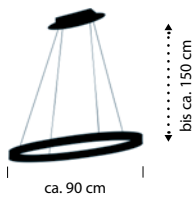

DELTA

- Aluminium eloxiert -36
- Anthrazit eloxiert -39

36

20469/1-
LED ca. 50 W
ca. 4800 lm
ca. 2700 K
CRI>80