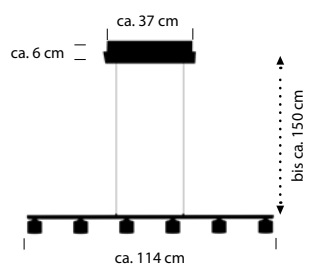

20543/6-
G9 LED max. 10 W
ohne Leuchtmittel