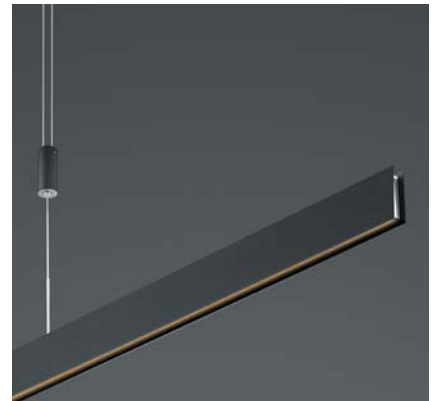

DELTA

Schwarz -06

Aluminium eloxiert -36

06

36

20504/1-
LED ca. 28 W
ca. 3000 lm
ca. 2700 K
CRI>90

20505/1-
 LED ca. 37 W
 ca. 4000 lm
 ca. 2700 K
 CRI>90

DELTA