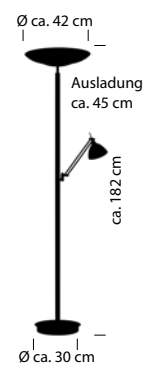

60483/2-06

Fluter – LED ca. 42 W

ca. 4700 lm

Lesearm – LED ca. 6 W

ca. 560 lm

ca. 2700 K

CRI>90