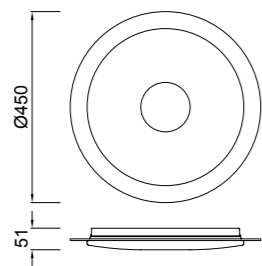

VIRGIN

5929 Blanco diamante-Diamond white
LED 18W 2700K-6500K 1680lm

R00127

Color temperature options: warm white 2700K, natural 4000K, cool white 6500K. Features include: Dimmable, Remote Control RF, ON/OFF 20.000, LED life / LED life 30.000 h, LED INCLUDED, 5 years warranty / GARANTIA 5 años, and IP20.

Metal/Acrílico-Metal/Acrylic 220-240V~ 50/60Hz - R00127 Incluido