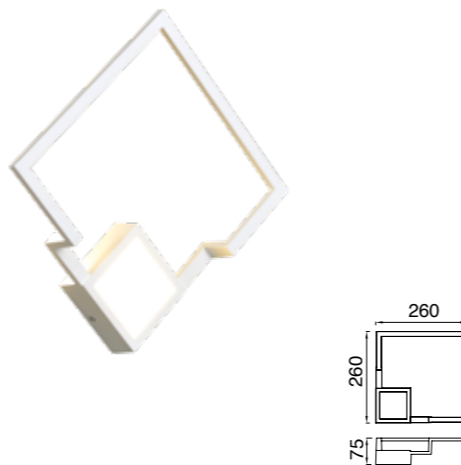

7670 Blanco-White
LED 17,5W 3000K 1150lm

7671 Blanco-White
LED 17,5W 3000K 1150lm
Dimmable Phase Cut