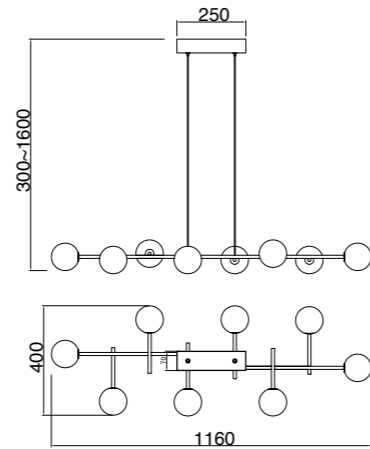

# CELLAR

by Santiago Sevillano Studio

**7630** Negro-Black  
11LxG4 máx. 5W LED (incl)

**7631** Negro-Black  
8LxG4 máx. 5W LED (incl)

R09243 LED G4 5W 3000K 500lm (incl)

**MODO DE USO**

**7633** Negro-Black  
4LxG4 máx. 5W LED (incl)