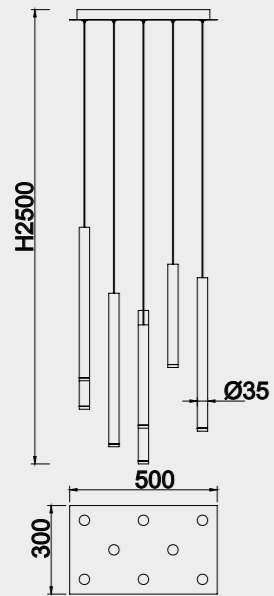

CALA

8083 Multicolor-Multicolour
LED 48W 3000K 3360lm

2 × Blanco-White
2 × Negro-Black
2 × Oro-Gold
2 × Corten-Corten

Color cable-Color wire
Transparente-Transparent

Longitud cable-Wire length
8 x 2m