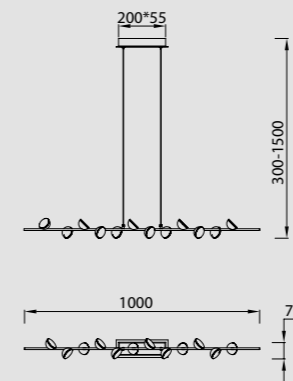

6261 Blanco mate-Matte white
LED 72W 3000K 4450lm

8652 Blanco mate-Matte white
LED 72W 3000K 4450lm
Dimmable

Aluminio-Aluminium 220-240V~ 50/60Hz CRI ≥80