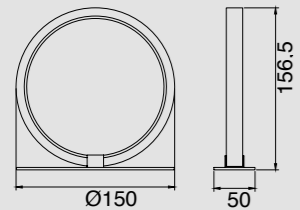

7195 Blanco-White
LED 8W 3000K 380lm

7145 Negro-Black
LED 8W 3000K 380lm