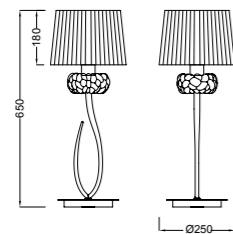

LOEWE

4736 Cuero/Blanco-Antique brass/White
1 x E27 máx. 20W LED (no incl)