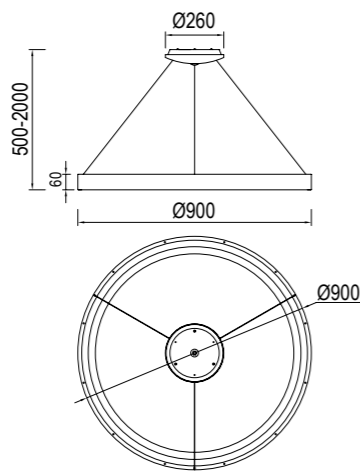

NISEKO II

REF	COLOR	LED	TEMP. COLOR	DIMMABLE	LÚMENES	(ø):	(h):	MANDO	APP
8645	Blanco-White	66W	2700K-5000K	▲	5440lm	ø900	500-2000	R00135	×
8646	Negro-Black	66W	2700K-5000K	▲	5440lm	ø900	500-2000	R00135	×
8647	Oro-Gold	66W	2700K-5000K	▲	5440lm	ø900	500-2000	R00135	×
8648	Madera-Wood	66W	2700K-5000K	▲	5440lm	ø900	500-2000	R00135	×