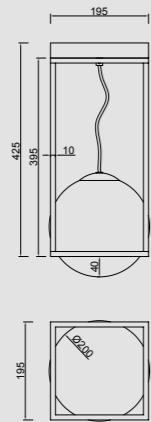

7606 Negro-Black
1LxE27 (no incl)