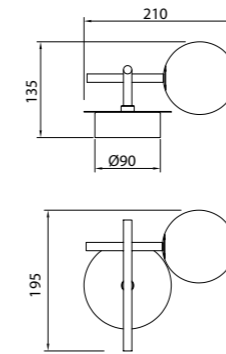

7634 Negro-Black
1LxG4 máx. 5W LED (incl)

7636 Negro-Black
1LxG4 máx. 5W LED (incl)

7635 Negro-Black
2LxG4 máx. 5W LED (incl)