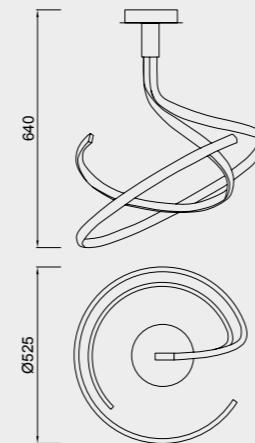

4998 Plata cromo-Silver chrome
LED 50W 3000K 4000lm
220/240V
Dimmable Phase Cut

4981 Plata cromo-Silver chrome
LED 50W 3000K 4000lm
100/240V

4995 Plata cromo-Silver chrome
LED 40W 3000K 3200lm
220/240V
Dimmable Phase Cut

5826 Forja-Brown oxide
LED 40W 2800K 3200lm
220/240V
Dimmable Phase Cut

4980 Plata cromo-Silver chrome
LED 40W 3000K 3200lm
100/240V

5360 Forja-Brown oxide
LED 40W 2800K 3200lm
100/240V

Aluminio/Acrílico/Acero-Aluminium/Acrylic/Steel 220-240V~ 50/60Hz CRI≥ 80