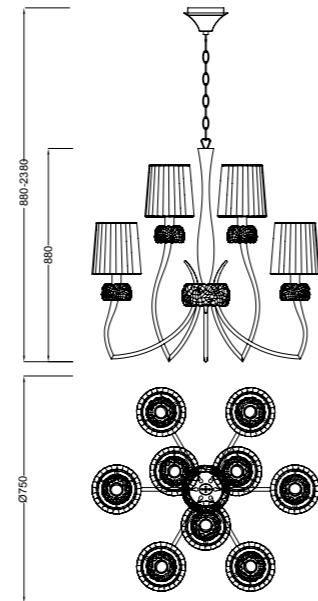

# LOEWE

by José Ignacio Ballester

OAMI 002562439-0001/0002/ ZL 201430441270.7 / ZL 201430441270.8

LOEWE

**4731** Cuero/Blanco-Antique brass/White  
5 x E14 máx. 20W LED (no incl)

**4730** Cuero/Blanco-Antique brass/White  
9 x E14 máx. 20W LED (no incl)