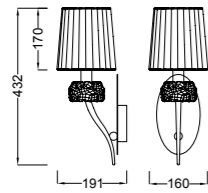

LOEWE

4735 Cuero/Blanco-Antique brass/White
1 x E14 máx. 20W LED (no incl)