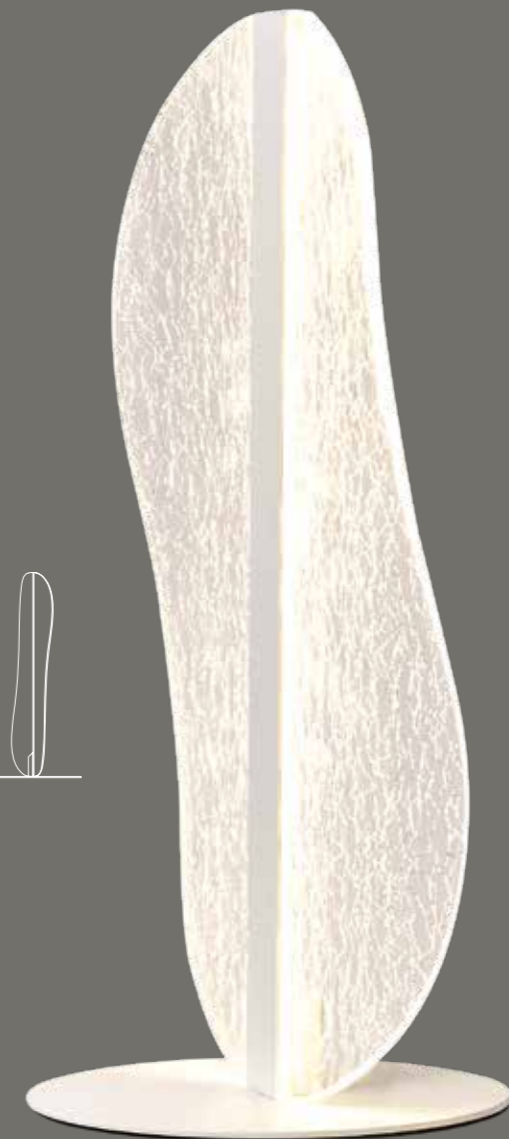

Registered N° 008635742-0001

Metal/Acrílico-Metal/Acrylic 220-240V~ 50/60Hz CRI≥ 80