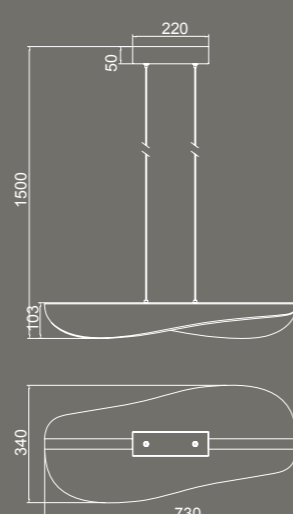

BIANCA

7765 Blanco-White
LED 50W 3000K 3000lm

7766 Blanco-White
LED 40W 3000K 2450lm

8209 Blanco-White Dimmable
LED 50W 3000K 3000lm

8210 Blanco-White Dimmable
LED 40W 3000K 2450lm