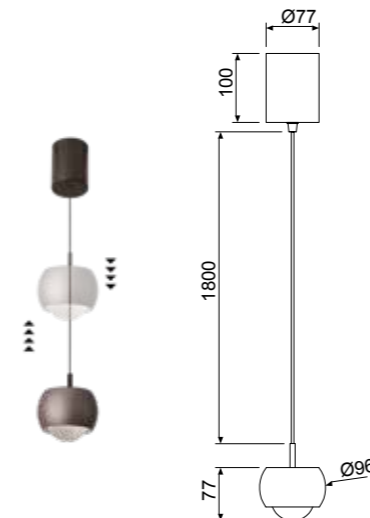

8408 Café-Coffee
LED 12W 3000K 1000lm

8541 Oro-Gold
LED 12W 3000K 1000lm

MODO DE USO