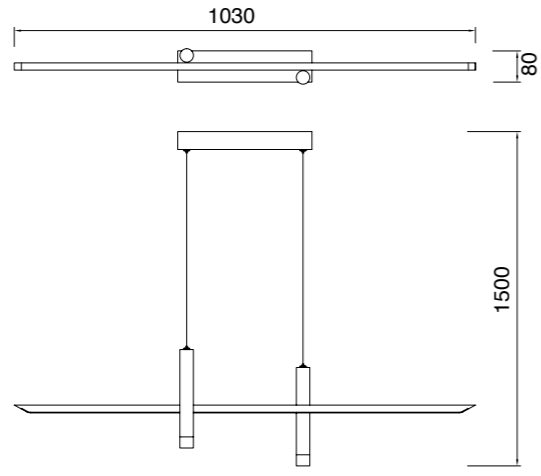

ESPARTA

7980 Blanco+Oro-White+Gold
LED 30W 3000K 1400lm

7981 Negro+Oro-Black+Gold
LED 30W 3000K 1400lm

7982 Blanco+Oro-White+Gold
LED 50W 3000K 2100lm

7983 Negro+Oro-Black+Gold
LED 50W 3000K 2100lm

Aluminio+Metal/Aluminum+Metal 220-240V~ 50/60Hz CRI≥ 80

Aluminio+Metal/Aluminum+Metal 220-240V~ 50/60Hz CRI≥ 80