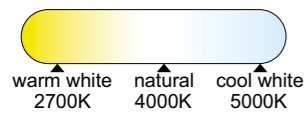

# HIMALAYA

Plafón-Ceiling lamp

**7963** Blanco-White  
LED 80W 2700K-5000K 3500lm

**7964** Madera-Wood  
LED 80W 2700K-5000K 3500lm

**7965** Negro-Black  
LED 80W 2700K-5000K 3500lm

R00129