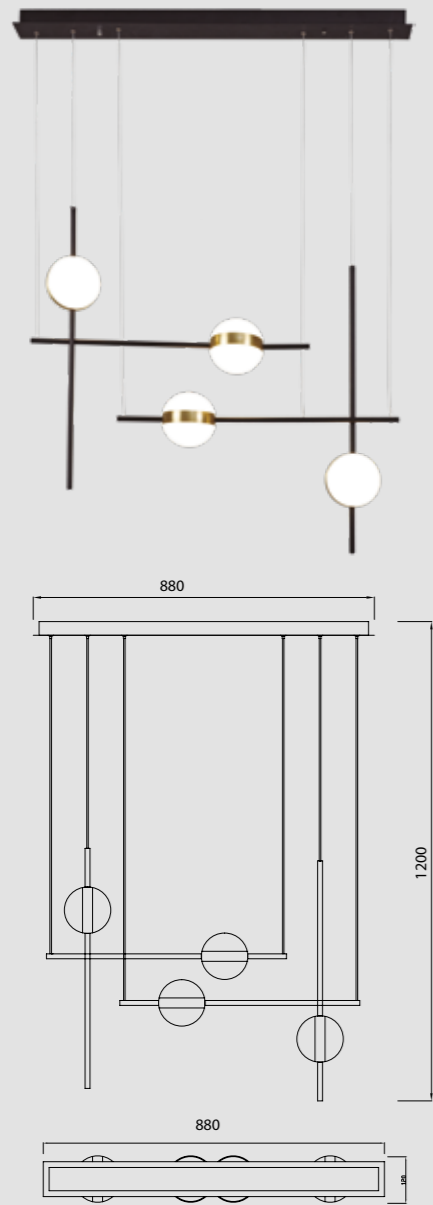

CUBA

7160 Oro/Negro-Gold/Black
LED 32W 3000K 2400lm