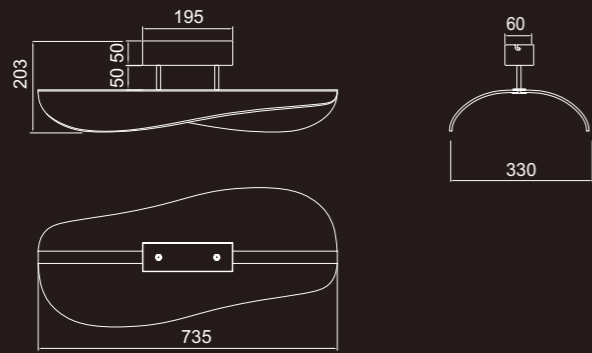

# BIANCA

**7835** Blanco-White  
LED 40W 3000K 2450lm

**7836** Blanco-White  
LED 12W 3000K 700lm