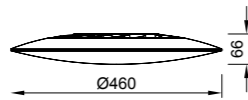

7978 Blanco-White
LED 50W 3000K 4150lm