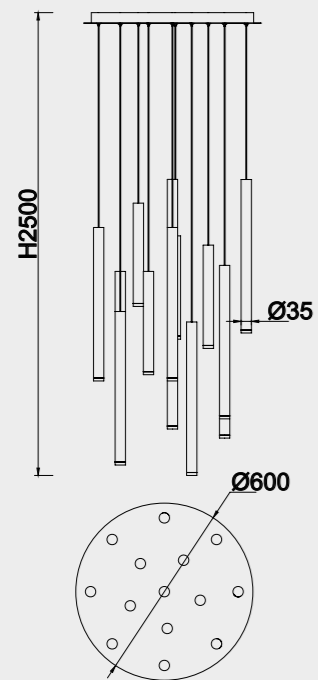

8084 Multicolor-Multicolour
LED 84W 3000K 5880lm

- 4 × Blanco-White
- 4 × Negro-Black
- 3 × Oro-Gold
- 3 × Corten-Corten

Color cable-Color wire
Transparente-Transparent

Longitud cable-Wire length
14 x 2m

8082 Multicolor-Multicolour
LED 48W 3000K 3360lm

- 2 × Blanco-White
- 2 × Negro-Black
- 2 × Oro-Gold
- 2 × Corten-Corten

Color cable-Color wire
Transparente-Transparent

Longitud cable-Wire length
8 x 2m