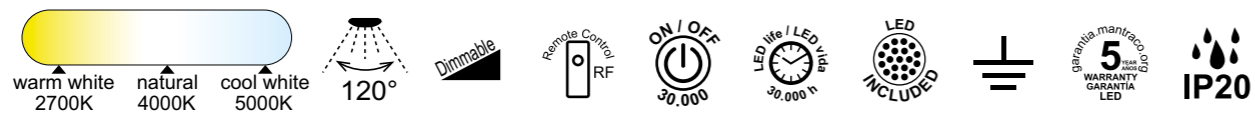

Metal/Acrílico/ABS-Metal/Acrylic/ABS 220-240V~ 50/60Hz CRI≥ 80 R00129 Incluido