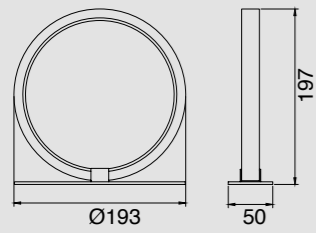

8598 Blanco-White
LED 8W 3000K 640lm

8594 Negro-Black
LED 8W 3000K 640lm