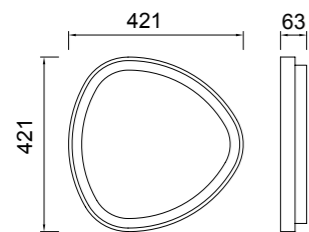

NISEKO II

REF	COLOR	LED	TEMP. COLOR	DIMMABLE	LÚMENES	SIZE	(h):	MANDO	APP
8629	Blanco-White	38W	2700K-5000K	▲	2500lm	421 x 421	63	RF R00135	×
8630	Negro-Black	38W	2700K-5000K	▲	2500lm	421 x 421	63	RF R00135	×
8631	Oro-Gold	38W	2700K-5000K	▲	2500lm	421 x 421	63	RF R00135	×
8632	Madera-Wood	38W	2700K-5000K	▲	2500lm	421 x 421	63	RF R00135	×
8633	Blanco-White	50W	▲	3000lm	611 x 605	63	RF R00135	×	
8634	Negro-Black	50W	2700K-5000K	▲	3000lm	611 x 605	63	RF R00135	×
8635	Oro-Gold	50W	2700K-5000K	▲	3000lm	611 x 605	63	RF R00135	×
8636	Madera-Wood	50W	2700K-5000K	▲	3000lm	611 x 605	63	RF R00135	×