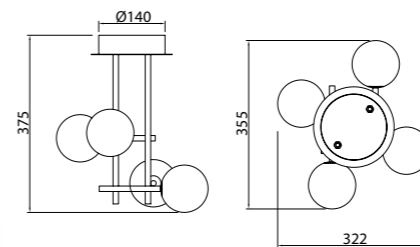

R09243 LED G4 5W 3000K 500lm (incl)

INCLUDED

3 años de garantía

IP20

Metal/Cristal-Metal/Glass 220-240V~ 50/60Hz CRI≥ 80 G4 máx. 5W LED Incluido- Registered N° 008435580-0001