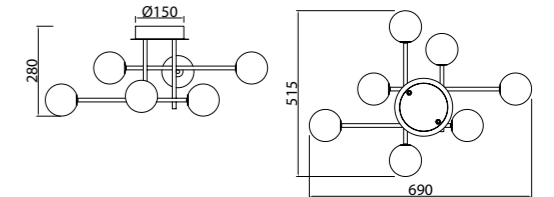

R09243 LED G4 5W 3000K 500lm (incl)

INCLUDED

3 años de garantía

IP20

Metal/Cristal-Metal/Glass 220-240V~ 50/60Hz CRI≥ 80 G4 máx. 5W LED Incluido- Registered N° 008435580-0001