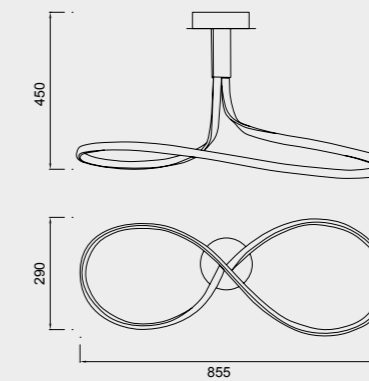

4998 Plata cromo-Silver chrome
LED 50W 3000K 4000lm
220/240V
Dimmable Phase Cut

4981 Plata cromo-Silver chrome
LED 50W 3000K 4000lm
100/240V

4995 Plata cromo-Silver chrome
LED 40W 3000K 3200lm
220/240V
Dimmable Phase Cut

5826 Forja-Brown oxide
LED 40W 2800K 3200lm
220/240V
Dimmable Phase Cut

4980 Plata cromo-Silver chrome
LED 40W 3000K 3200lm
100/240V

5360 Forja-Brown oxide
LED 40W 2800K 3200lm
100/240V

Aluminio/Acrílico/Acero-Aluminium/Acrylic/Steel 220-240V~ 50/60Hz CRI≥ 80