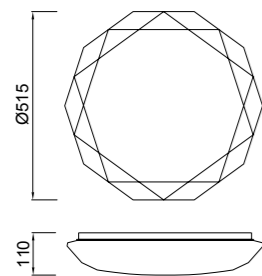

Metal/Acrílico-Metal/Acrylic 220-240V~ 50/60Hz