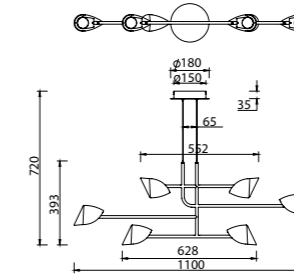

# CAPUCCINA

**7585** Negro-Black  
LED 8,5W 3000K 600lm

**7584** Negro-Black  
LED 8,5W 3000K 610lm

**7587** Negro-Black  
LED 8,5W 3000K 610lm

**7578** Negro-Black  
LED 61,5W 3000K 4000lm

**7579** Negro-Black  
LED 45W 3000K 3100lm