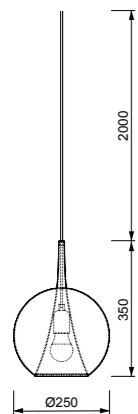

ELSA

8240
Transparente-Transparent
1L x E27 (no incl)

8241
Cobre-Copper
1L x E27 (no incl)

8242
Cromo-Chrome
1L x E27 (no incl)

8243
Oro-Gold
1L x E27 (no incl)

8244
Bronce-Bronze
1L x E27 (no incl)

8245
Transparente-Transparent
1L x E27 (no incl)

8246
Cobre-Copper
1L x E27 (no incl)

8247
Cromo-Chrome
1L x E27 (no incl)

8248
Oro-Gold
1L x E27 (no incl)

8249
Bronce-Bronze
1L x E27 (no incl)

8250
Transparente-Transparent
1L x E27 (no incl)

8251
Cobre-Copper
1L x E27 (no incl)

8252
Cromo-Chrome
1L x E27 (no incl)

8253
Oro-Gold
1L x E27 (no incl)

8254
Bronce-Bronze
1L x E27 (no incl)

8257
Transparente-Transparent
1L x E27 (no incl)

8256
Cromo-Chrome
1L x E27 (no incl)

8255
Bronce-Bronze
1L x E27 (no incl)

Bombillas recomendadas-Suggested bulbs

E27	K	LED	REF	DIMMABLE
	3000K	9W	R09234	
	4000K	9W	R09235	
	2700K	12W	R09251	
	3000K	12W	R09252	
	4000K	12W	R09253