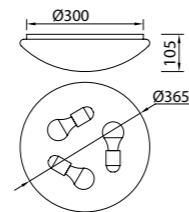

ZERO E27

Metal/Acrílico-Metal/Acrylic 100-240V~ 50/60Hz