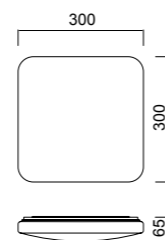

QUATRO II

Plafón-Ceiling lamp

6242 Blanco-White
LED 60W 3000K 3800lm

6241 Blanco-White
LED 45W 3000K 2800lm

6240 Blanco-White
LED 30W 3000K 1800lm

6245 Blanco-White
LED 60W 5000K 4000lm

6244 Blanco-White
LED 45W 5000K 3000lm

6243 Blanco-White
LED 30W 5000K 2000lm