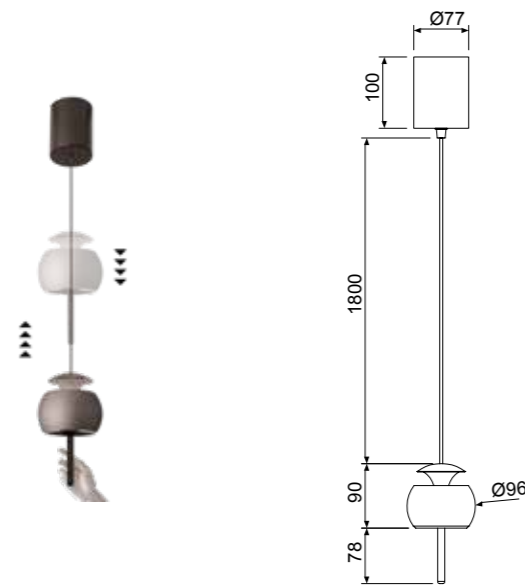

ROLLER

8409 Naranja-Orange
LED 12W 3000K 450lm

8411 Café-Coffee
LED 12W 3000K 450lm

8412 Cromo negro-Black chrome
LED 12W 3000K 450lm

8405 Blanco-White
LED 12W 3000K 1000lm

8406 Negro-Black
LED 12W 3000K 1000lm

8407 Cromo negro-Black chrome
LED 12W 3000K 1000lm