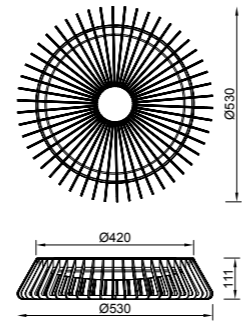

# HIMALAYA

Plafón-Ceiling lamp

**7966** Blanco-White  
LED 56W 2700K-5000K 2500lm

**7967** Madera-Wood  
LED 56W 2700K-5000K 2500lm

**7968** Negro-Black  
LED 56W 2700K-5000K 2500lm

R00129

MODO DE USO