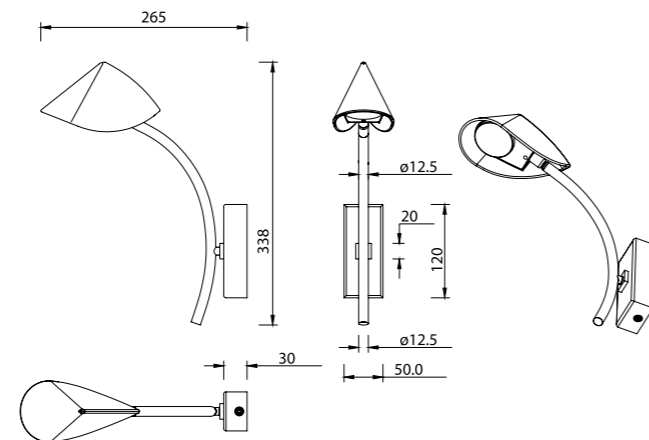

CAPUCCINA

Aplique-Wall lamp

7583 Negro-Black
LED 6W 3000K 530lm