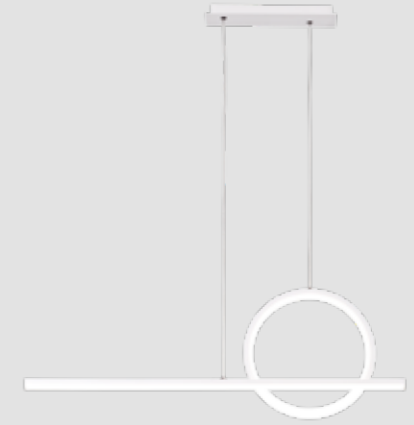

# KITESURF

Lámpara-Pendant lamp

**7190** Blanco-White  
LED 50W 3000K 4000lm

**7140** Negro-Black  
LED 50W 3000K 4000lm

**7142** Negro-Black  
LED 30W 3000K 2400lm

**7192** Blanco-White  
LED 30W 3000K 2400lm