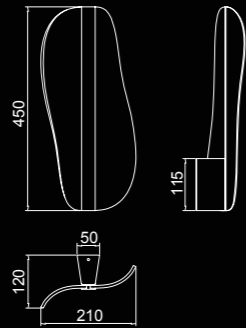

BIANCA

7767 Blanco-White
LED 15W 3000K 850lm

8211 Blanco-White Dimmable
LED 15W 3000K 850lm