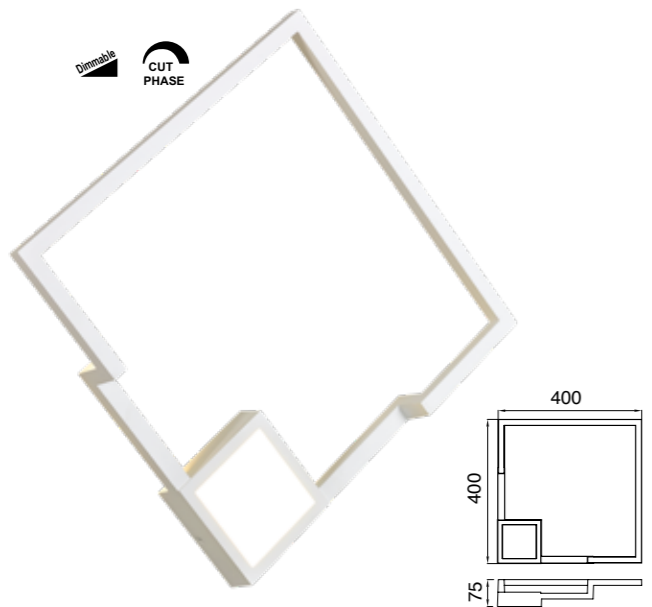

7668 Blanco-White
LED 25W 3000K 1370lm

7669 Blanco-White
LED 25W 3000K 1370lm
Dimmable Phase Cut