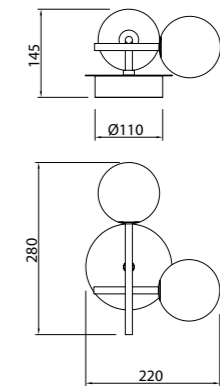

7634 Negro-Black
1LxG4 máx. 5W LED (incl)

7636 Negro-Black
1LxG4 máx. 5W LED (incl)

7635 Negro-Black
2LxG4 máx. 5W LED (incl)