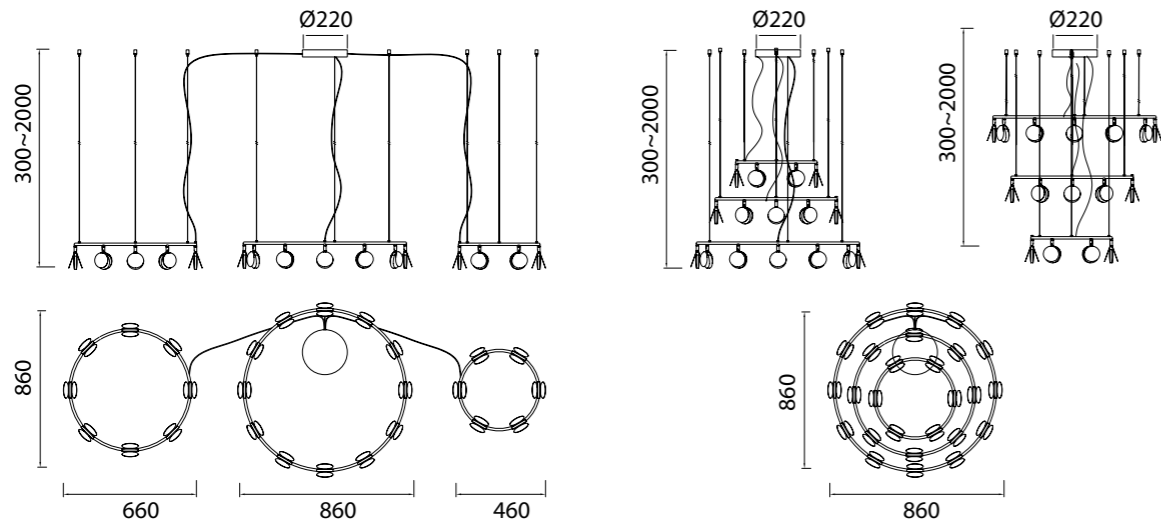

SHELL

7355 Oro-Gold
LED 120W 3000K 6360lm

Metal-Metal 220-240V~ 50/60Hz CRI≥ 80