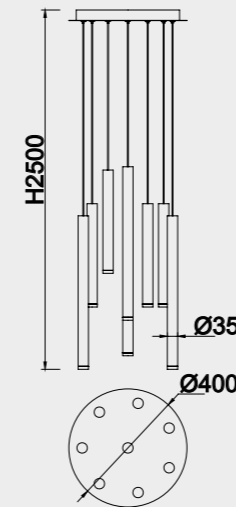

8084 Multicolor-Multicolour
LED 84W 3000K 5880lm

- 4 × Blanco-White
- 4 × Negro-Black
- 3 × Oro-Gold
- 3 × Corten-Corten

Color cable-Color wire
Transparente-Transparent

Longitud cable-Wire length
14 x 2m

8082 Multicolor-Multicolour
LED 48W 3000K 3360lm

- 2 × Blanco-White
- 2 × Negro-Black
- 2 × Oro-Gold
- 2 × Corten-Corten

Color cable-Color wire
Transparente-Transparent

Longitud cable-Wire length
8 x 2m