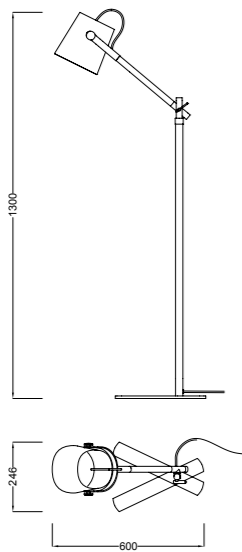

NÓRDICA II

4920
Blanco madera /Pantalla blanca
White wood/White shade
1x E27 máx.20W LED (no incl)

NOT INCLUDED ON/OFF 3 YEAR WARRANTY GARANTIA IP20

Tela/Madera/Acero-Fabric/Wood/Steel 100-240V~ 50/60Hz