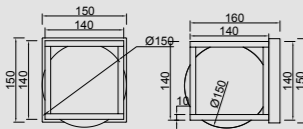

7616 Negro-Black
1LxE27 (no incl)