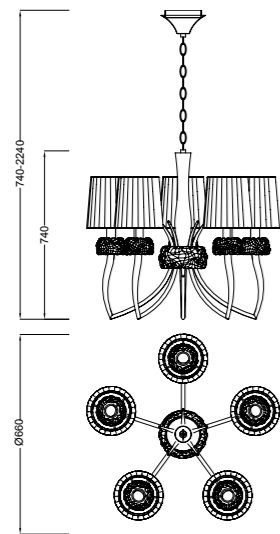

# LOEWE

by José Ignacio Ballester

OAMI 002562439-0001/0002/ ZL 201430441270.7 / ZL 201430441270.8

LOEWE

**4731** Cuero/Blanco-Antique brass/White  
5 x E14 máx. 20W LED (no incl)

**4730** Cuero/Blanco-Antique brass/White  
9 x E14 máx. 20W LED (no incl)