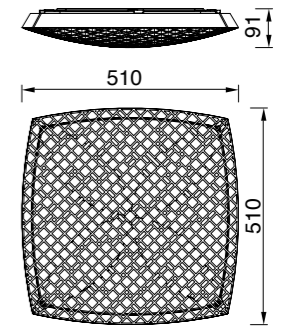

# URBAN

**7886** Blanco-White  
LED 56W 2700K-5000K 4000lm

**7887** Negro-Black  
LED 56W 2700K-5000K 4000lm

MODO DE USO

**7888** Blanco-White  
LED 80W 2700K-5000K 5200lm

**7889** Negro-Black  
LED 80W 2700K-5000K 5200lm