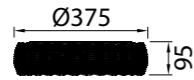

# KILIMANJARO

Plafón-Ceiling lamp

**8193** Ratan-Rattan  
LED 50W 2700K-4000K-5000K 3800lm

**8194** Ratan-Rattan  
LED 36W 2700K-4000K-5000K 2450lm

**8195** Ratan-Rattan  
LED 24W 2700K-4000K-5000K 1700lm