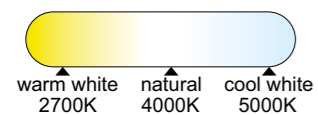

# HIMALAYA

Plafón-Ceiling lamp

**7966** Blanco-White  
LED 56W 2700K-5000K 2500lm

**7967** Madera-Wood  
LED 56W 2700K-5000K 2500lm

**7968** Negro-Black  
LED 56W 2700K-5000K 2500lm

R00129

MODO DE USO