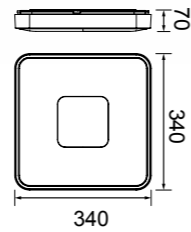

**7917** Negro-Black  
LED 100W 2700K-5000K 4900lm

**7921** Madera-Wood  
LED 80W 2700K-5000K 3900lm

**7924** Madera-Wood  
LED 56W 2700K-5000K 2500lm

**7920** Negro-Black  
LED 80W 2700K-5000K 3900lm

**7923** Negro-Black  
LED 56W 2700K-5000K 2500lm