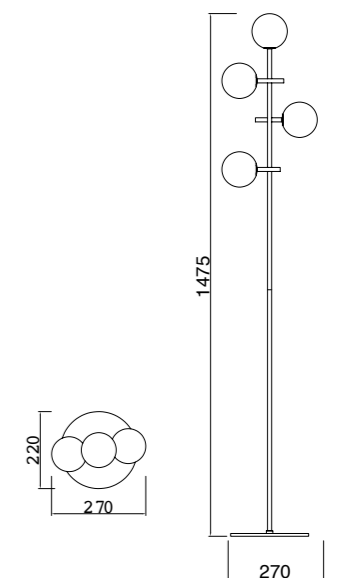

INCLUDED ON/OFF **3** años de garantía **IP20**

INCLUDED ON/OFF **3** años de garantía **IP20**