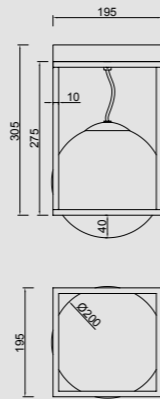

7607 Negro-Black
1LxE27 (no incl)