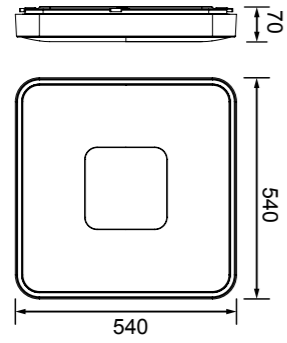

**7917** Negro-Black  
LED 100W 2700K-5000K 4900lm

**7921** Madera-Wood  
LED 80W 2700K-5000K 3900lm

**7924** Madera-Wood  
LED 56W 2700K-5000K 2500lm

**7920** Negro-Black  
LED 80W 2700K-5000K 3900lm

**7923** Negro-Black  
LED 56W 2700K-5000K 2500lm