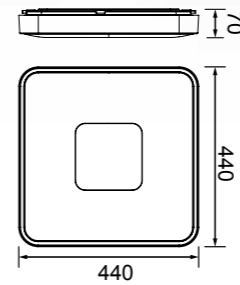

**7917** Negro-Black  
LED 100W 2700K-5000K 4900lm

**7921** Madera-Wood  
LED 80W 2700K-5000K 3900lm

**7924** Madera-Wood  
LED 56W 2700K-5000K 2500lm

**7920** Negro-Black  
LED 80W 2700K-5000K 3900lm

**7923** Negro-Black  
LED 56W 2700K-5000K 2500lm