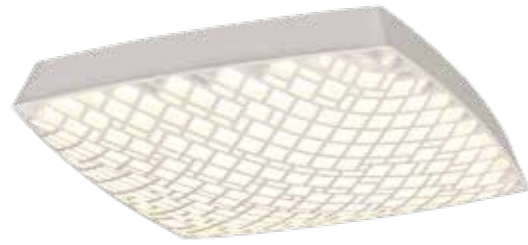

# URBAN

**7886** Blanco-White  
LED 56W 2700K-5000K 4000lm

**7887** Negro-Black  
LED 56W 2700K-5000K 4000lm

MODO DE USO

**7888** Blanco-White  
LED 80W 2700K-5000K 5200lm

**7889** Negro-Black  
LED 80W 2700K-5000K 5200lm