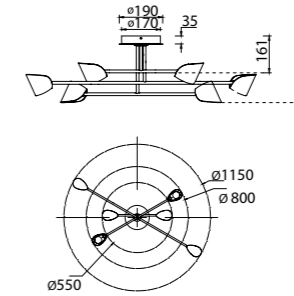

7580 Negro-Black
LED 44,5W 3000K 3100lm