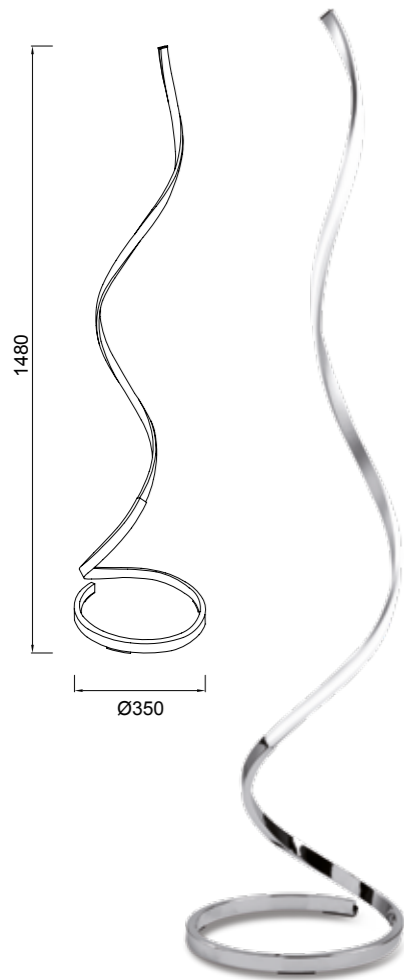

NUR

Pie De Salón-Floor lamp

4983 Plata cromo-Silver chrome
LED 20W 3000K 1800lm
Dimmable

5001 Plata cromo-Silver chrome
LED 20W 3000K 1800lm
Dimmable

5805 Forja-Brown oxide
LED 20W 2800K 1800lm
Dimmable

Aluminio/Acrílico/Acero-Aluminium/Acrylic/Steel 220-240V~ 50/60Hz CRI≥ 80