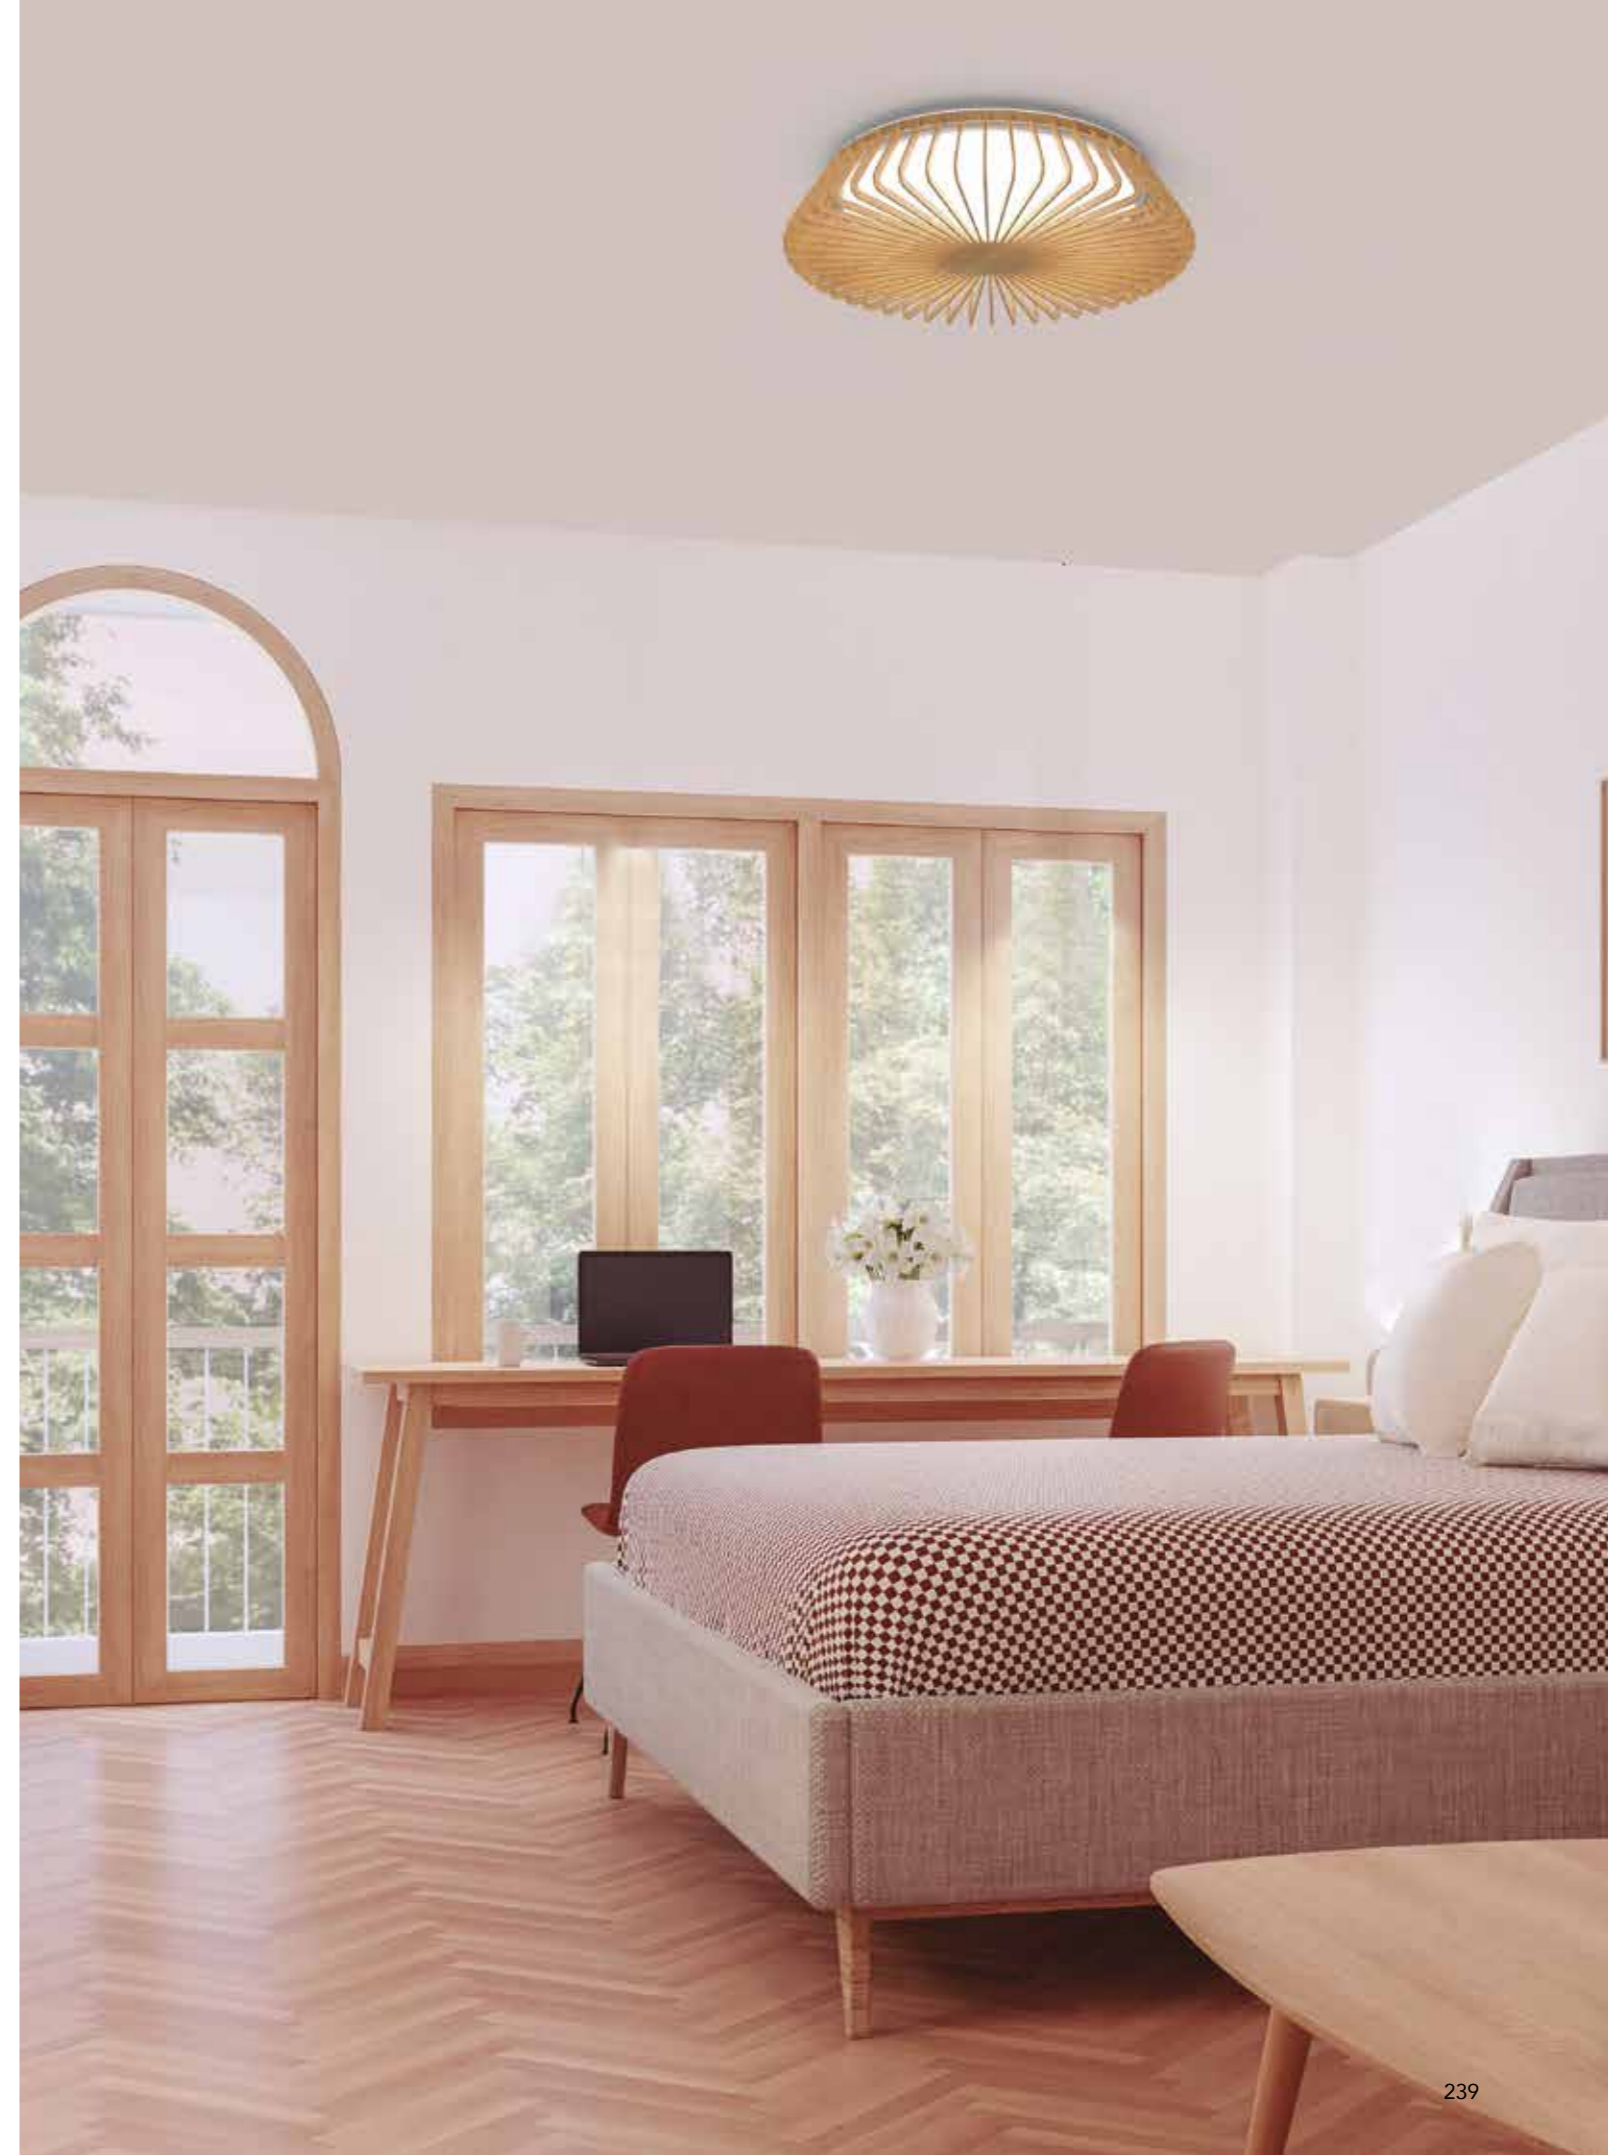

# HIMALAYA

Plafón-Ceiling lamp

**7966** Blanco-White  
LED 56W 2700K-5000K 2500lm

**7967** Madera-Wood  
LED 56W 2700K-5000K 2500lm

**7968** Negro-Black  
LED 56W 2700K-5000K 2500lm

R00129

MODO DE USO