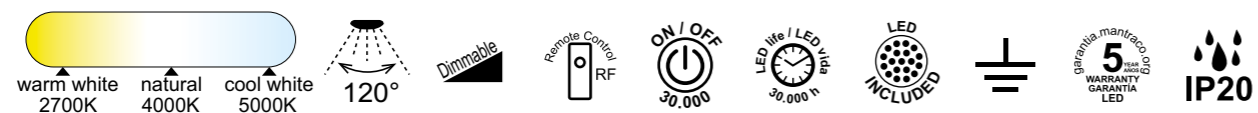

**7565** Madera-Wood  
LED 80W 2700K-5000K 3900lm

**8037** Oro-Gold  
LED 80W 2700K-5000K 3900lm

**7568** Madera-Wood  
LED 56W 2700K-5000K 2500lm

**8038** Oro-Gold  
LED 56W 2700K-5000K 2500lm

R00129

R00129