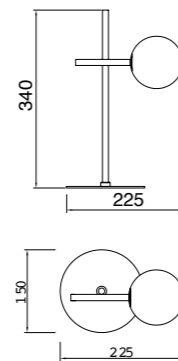

MODO DE USO

INCLUDED ON/OFF **3** años de garantía **IP20**

INCLUDED ON/OFF **3** años de garantía **IP20**