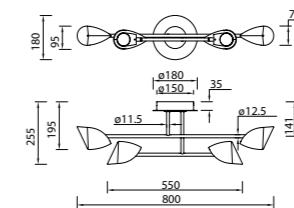

7582 Negro-Black
LED 30W 3000K 2100lm

Aluminio/Metal-Aluminium/Metal 220-240V~ 50/60Hz CRI≥ 80 Registered N°008635742-0007