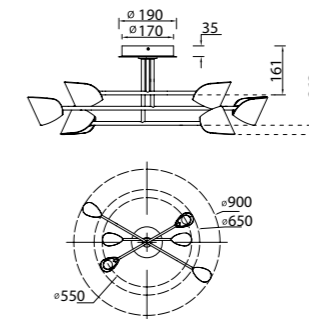

7581 Negro-Black
LED 45W 3000K 3200lm

7582 Negro-Black
LED 30W 3000K 2100lm