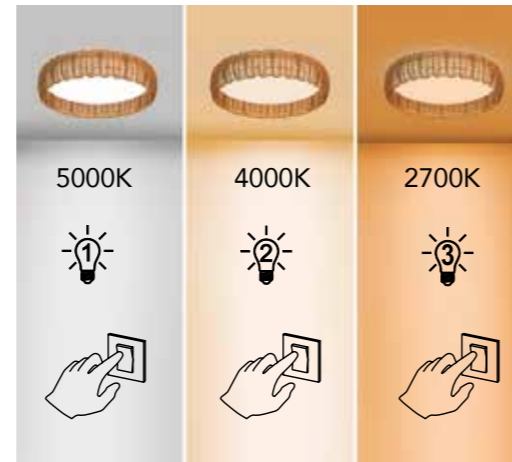

# KILIMANJARO

Plafón-Ceiling lamp

**8193** Ratan-Rattan  
LED 50W 2700K-4000K-5000K 3800lm

**8194** Ratan-Rattan  
LED 36W 2700K-4000K-5000K 2450lm

**8195** Ratan-Rattan  
LED 24W 2700K-4000K-5000K 1700lm