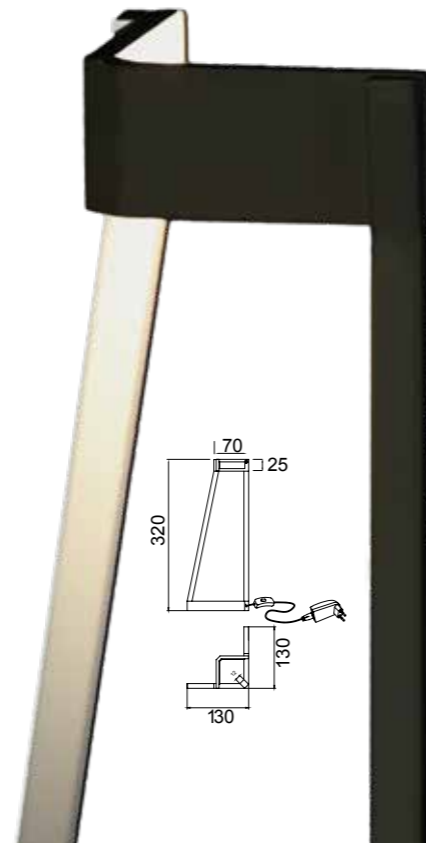

MINIMAL

7285 Oro-Gold
LED 5W 3000K 375lm

7287 Arena-Sabbia
LED 5W 3000K 375lm

7280 Blanco-White
LED 5W 3000K 375lm

7281 Negro-Black
LED 5W 3000K 375lm