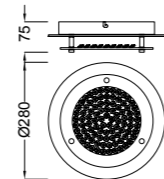

5090 Cromo-Chrome
LED 12W 4000K 1200lm