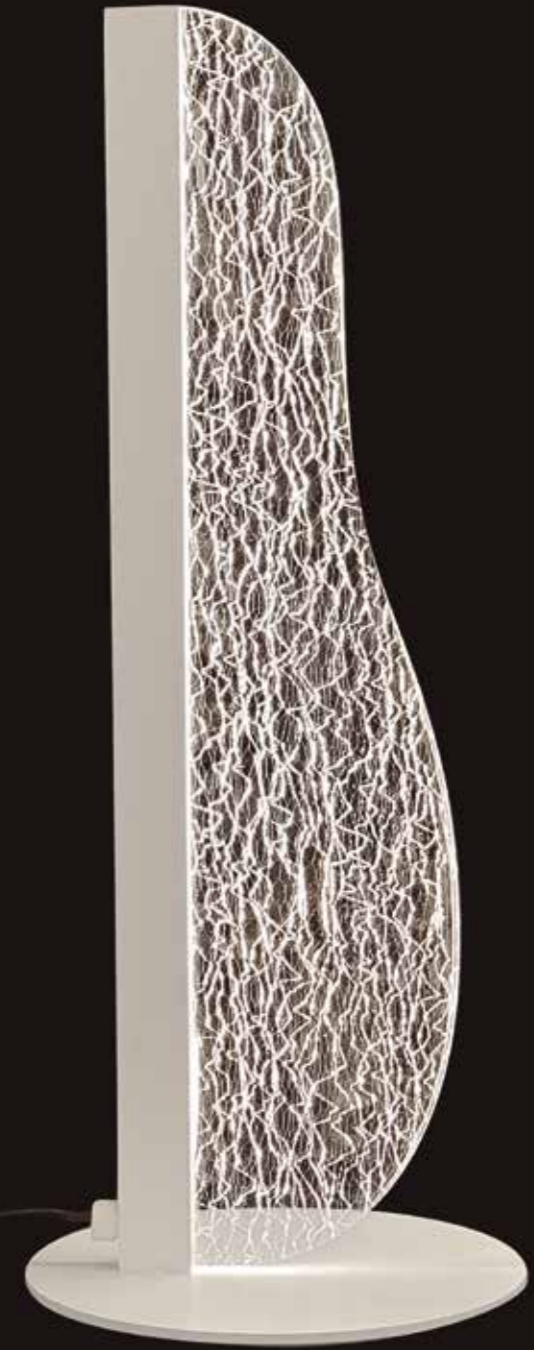

Metal/Acrílico-Metal/Acrylic 220-240V~ 50/60Hz CRI≥ 80

Metal/Acrílico-Metal/Acrylic 220-240V~ 50/60Hz CRI≥ 80