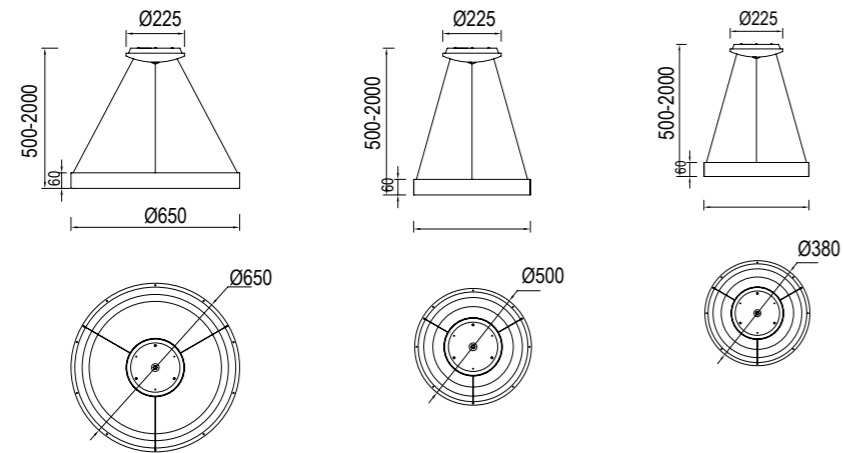

NISEKO II

REF	COLOR	LED	TEMP. COLOR	DIMMABLE	LÚMENES	(ø):	(h):	MANDO	APP
8625	Blanco-White	30W	2700K-5000K	▲	2250lm	Ø380	500-2000	R00129	MANTRA
8626	Negro-Black	30W	2700K-5000K	▲	2250lm	Ø380	500-2000	R00129	MANTRA
8627	Oro-Gold	30W	2700K-5000K	▲	2250lm	Ø380	500-2000	R00129	MANTRA
8628	Madera-Wood	30W	2700K-5000K	▲	2250lm	Ø380	500-2000	R00129	MANTRA
8570	Blanco-White	40W	2700K-5000K	▲	2950lm	Ø500	500-2000	R00129	MANTRA
8572	Negro-Black	40W	2700K-5000K	▲	2950lm	Ø500	500-2000	R00129	MANTRA
8574	Oro-Gold	40W	2700K-5000K	▲	2950lm	Ø500	500-2000	R00129	MANTRA
8576	Madera-Wood	40W	2700K-5000K	▲	2950lm	Ø500	500-2000	R00129	MANTRA
8569	Blanco-White	50W	2700K-5000K	▲	3760lm	Ø650	500-2000	R00129	MANTRA
8571	Negro-Black	50W	2700K-5000K	▲	3760lm	Ø650	500-2000	R00129	MANTRA
8573	Oro-Gold	50W	2700K-5000K	▲	3760lm	Ø650	500-2000	R00129	MANTRA
8575	Madera-Wood	50W	2700K-5000K	▲	3760lm	Ø650	500-2000	R00129	MANTRA

R00129