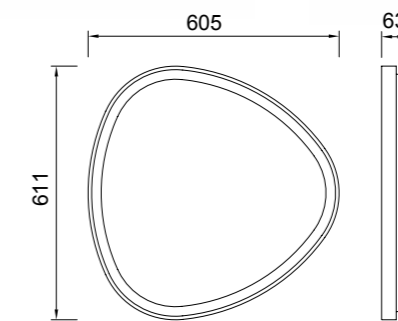

NISEKO II

REF	COLOR	LED	TEMP. COLOR	DIMMABLE	LÚMENES	SIZE	(h):	MANDO	APP
8629	Blanco-White	38W	2700K-5000K	▲	2500lm	421 x 421	63	RF R00135	×
8630	Negro-Black	38W	2700K-5000K	▲	2500lm	421 x 421	63	RF R00135	×
8631	Oro-Gold	38W	2700K-5000K	▲	2500lm	421 x 421	63	RF R00135	×
8632	Madera-Wood	38W	2700K-5000K	▲	2500lm	421 x 421	63	RF R00135	×
8633	Blanco-White	50W	▲	3000lm	611 x 605	63	RF R00135	×	
8634	Negro-Black	50W	2700K-5000K	▲	3000lm	611 x 605	63	RF R00135	×
8635	Oro-Gold	50W	2700K-5000K	▲	3000lm	611 x 605	63	RF R00135	×
8636	Madera-Wood	50W	2700K-5000K	▲	3000lm	611 x 605	63	RF R00135	×