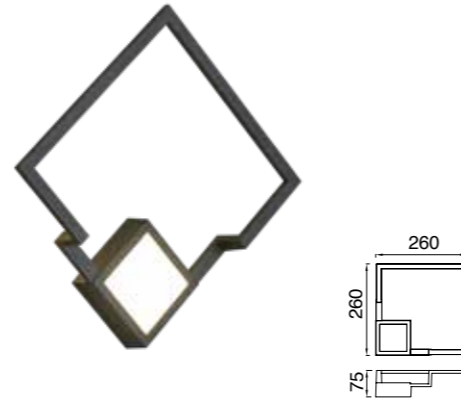

# BOUTIQUE

Aplique-Wall lamp

**7680** Negro-Black  
LED 25W 3000K 1370lm

**7681** Negro-Black  
LED 25W 3000K 1370lm  
Dimmable Phase Cut

**7682** Negro-Black  
LED 17,5W 3000K 1150lm

**7683** Negro-Black  
LED 17,5W 3000K 1150lm  
Dimmable Phase Cut