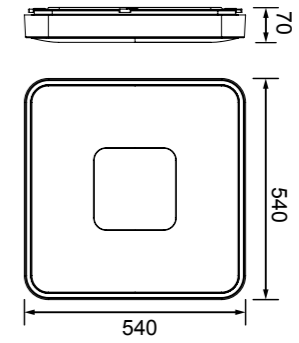

# COIN

by Mantra Team

**7925** Oro-Gold  
LED 100W 2700K-5000K 4900lm

**7916** Blanco-White  
LED 100W 2700K-5000K 4900lm

**7926** Oro-Gold  
LED 80W 2700K-5000K 3900lm

**7927** Oro-Gold  
LED 56W 2700K-5000K 2500lm