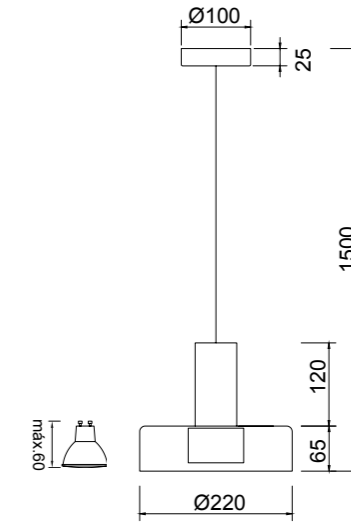

Bombillas recomendadas-Suggested bulbs

GU10	K	LED	REF	DIMMABLE
	3000K	9W	R09218	
	3000K	9W	R09219	
	4000K	9W	R09220