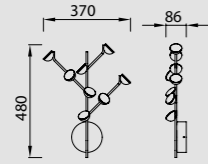

ADN

6264 Blanco mate-Matte white
LED 24W 3000K1600lm

6416 Blanco mate-Matte white
LED 72W 3000K 4600lm

8653 Blanco mate-Matte white
LED 72W 3000K 4600lm
Dimmable