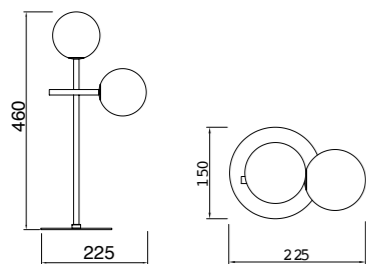

MODO DE USO

INCLUDED ON/OFF **3** años de garantía **IP20**

INCLUDED ON/OFF **3** años de garantía **IP20**