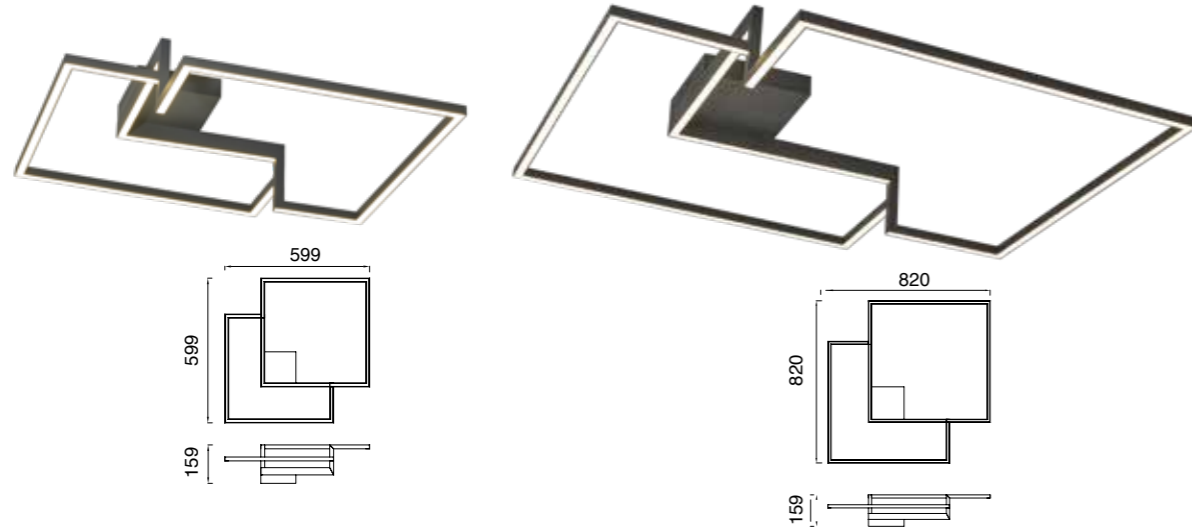

# BOUTIQUE

Plafón-Ceiling lamp

**7672** Negro-Black  
LED 42,5W 3000K 2450lm

**7686** Negro-Black  
LED 79W 3000K 4250lm

**7673** Negro-Black  
LED 42,5W 3000K 2450lm  
Dimmable Phase Cut

**7687** Negro-Black  
LED 79W 3000K 4250lm  
Dimmable Phase Cut