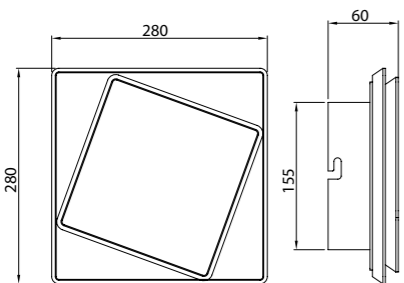

DAKLA

6428 Negro-Black
LED 18W 3000K 1090lm