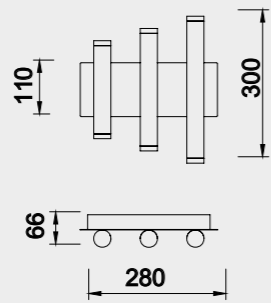

8192 Corten-Corten
LED 36W 3000K 2520lm