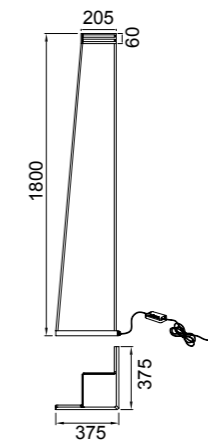

7440 Blanco-White
LED 40W 3000K 3000lm

7441 Negro-Black
LED 40W 3000K 3000lm

7442 Oro-Gold
LED 40W 3000K 3000lm

7443 Arena-Sabbia
LED 40W 3000K 3000lm