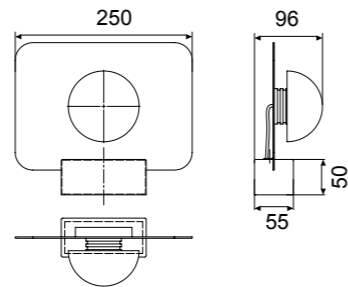

# ALBA

**8415** Blanco-White  
LED 8W 3000K 640lm

**8416** Negro-Black  
LED 8W 3000K 640lm

Blanco-White

Negro-Black

MODO DE USO

Acero-Steel 220-240V~ 50/60Hz CRI≥ 80