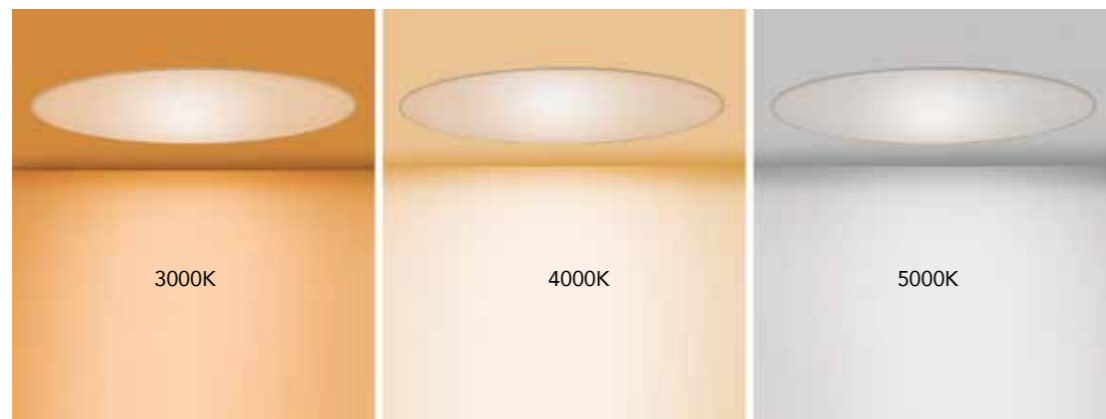

**7973** Blanco-White  
LED 24W 5000K 2200lm

**7978** Blanco-White  
LED 50W 3000K 4150lm

**7977** Blanco-White  
LED 50W 4000K 4250lm

**7976** Blanco-White  
LED 50W 5000K 4300lm

MODO DE USO

Acrílico/Acrylic 220-240V~ 50/60Hz CRI≥ 80