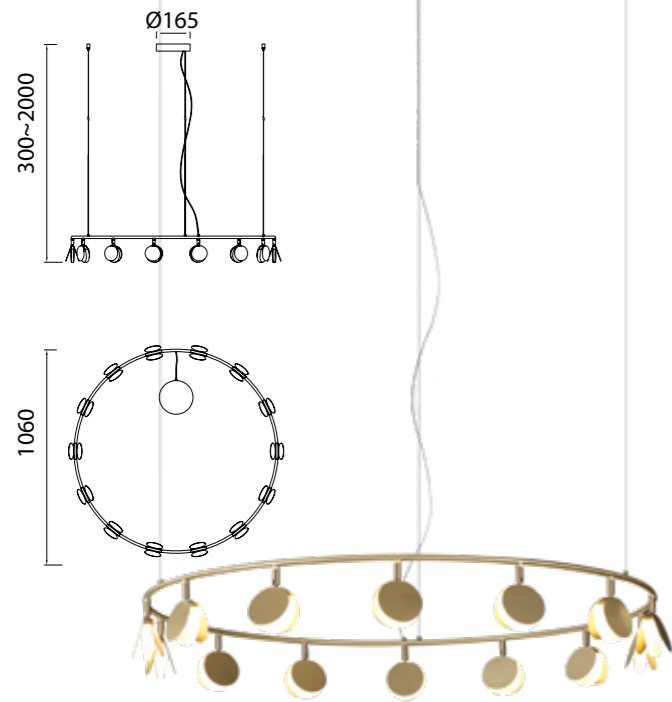

# SHELL

Lámpara-Pendant lamp

**7261** Oro-Gold  
LED 40W 3000K 2120lm

**7262** Oro-Gold  
LED 30W 3000K 1590lm

**7357** Oro-Gold  
LED 60W 3000K 3180lm

Metal-Metal 220-240V~ 50/60Hz CRI≥ 80