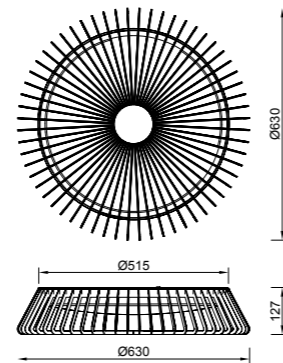

# HIMALAYA

Plafón-Ceiling lamp

**7963** Blanco-White  
LED 80W 2700K-5000K 3500lm

**7964** Madera-Wood  
LED 80W 2700K-5000K 3500lm

**7965** Negro-Black  
LED 80W 2700K-5000K 3500lm

R00129