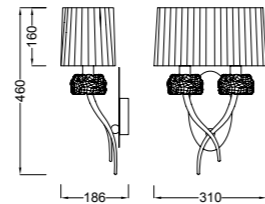

4734 Cuero/Blanco-Antique brass/White
2 x E14 máx. 20W LED (no incl)