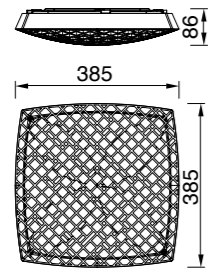

URBAN

7886 Blanco-White
LED 56W 2700K-5000K 4000lm