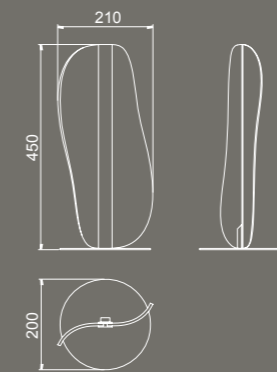

Registered N° 008635742-0001