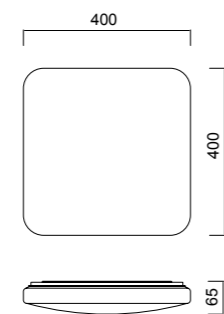

QUATRO II

Plafón-Ceiling lamp

6242 Blanco-White
LED 60W 3000K 3800lm

6241 Blanco-White
LED 45W 3000K 2800lm

6240 Blanco-White
LED 30W 3000K 1800lm

6245 Blanco-White
LED 60W 5000K 4000lm

6244 Blanco-White
LED 45W 5000K 3000lm

6243 Blanco-White
LED 30W 5000K 2000lm