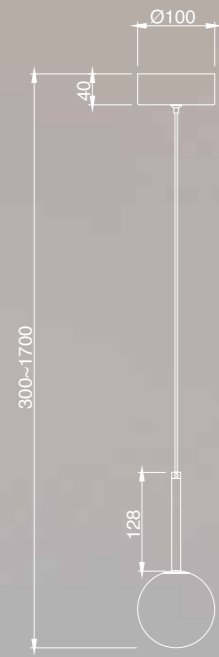

7634 Negro-Black
1LxG4 máx. 5W LED (incl)

7636 Negro-Black
1LxG4 máx. 5W LED (incl)