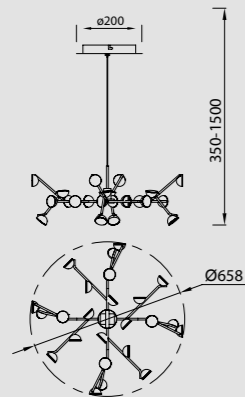

6261 Blanco mate-Matte white
LED 72W 3000K 4450lm

8652 Blanco mate-Matte white
LED 72W 3000K 4450lm
Dimmable

Aluminio-Aluminium 220-240V~ 50/60Hz CRI ≥80