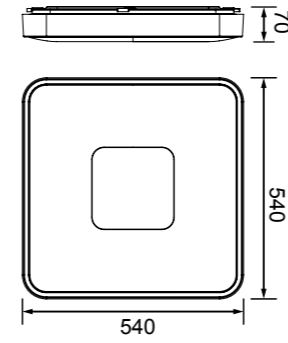

**7917** Negro-Black  
LED 100W 2700K-5000K 4900lm

**7921** Madera-Wood  
LED 80W 2700K-5000K 3900lm

**7924** Madera-Wood  
LED 56W 2700K-5000K 2500lm

**7920** Negro-Black  
LED 80W 2700K-5000K 3900lm

**7923** Negro-Black  
LED 56W 2700K-5000K 2500lm