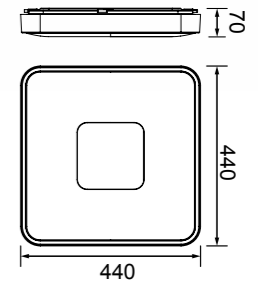

7919 Blanco-White
LED 80W 2700K-5000K 3900lm

R00129