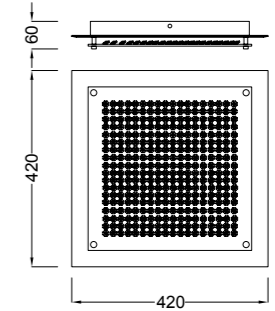

4582 Cromo-Chrome
LED 21W 4000K 2100lm