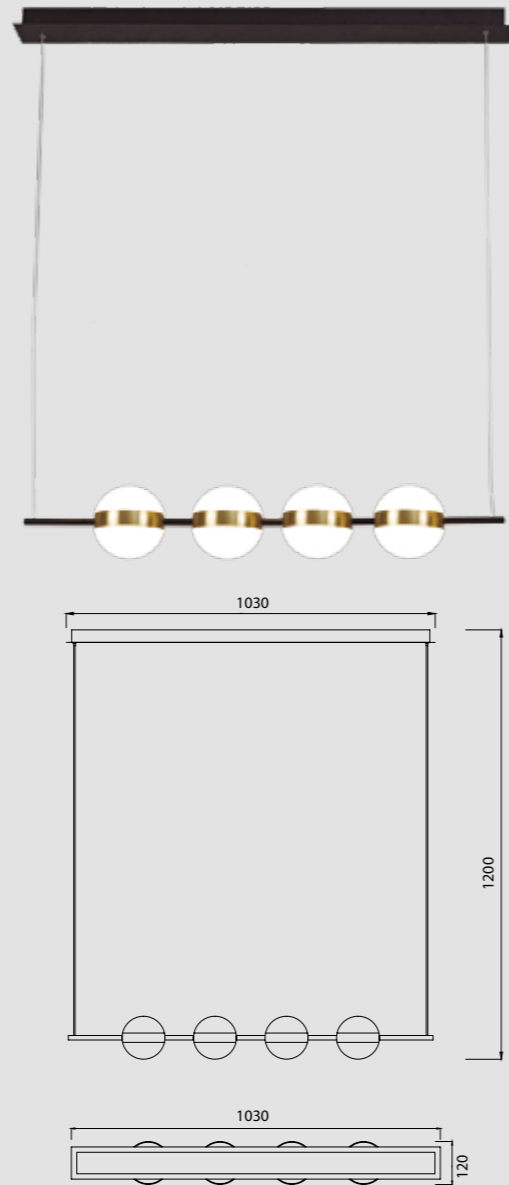

7161 Oro/Negro-Gold/Black
LED 32W 3000K 2400lm

Metal/Acrílico-Metal/Acrylic 220-240V~ 50/60Hz CRI ≥80